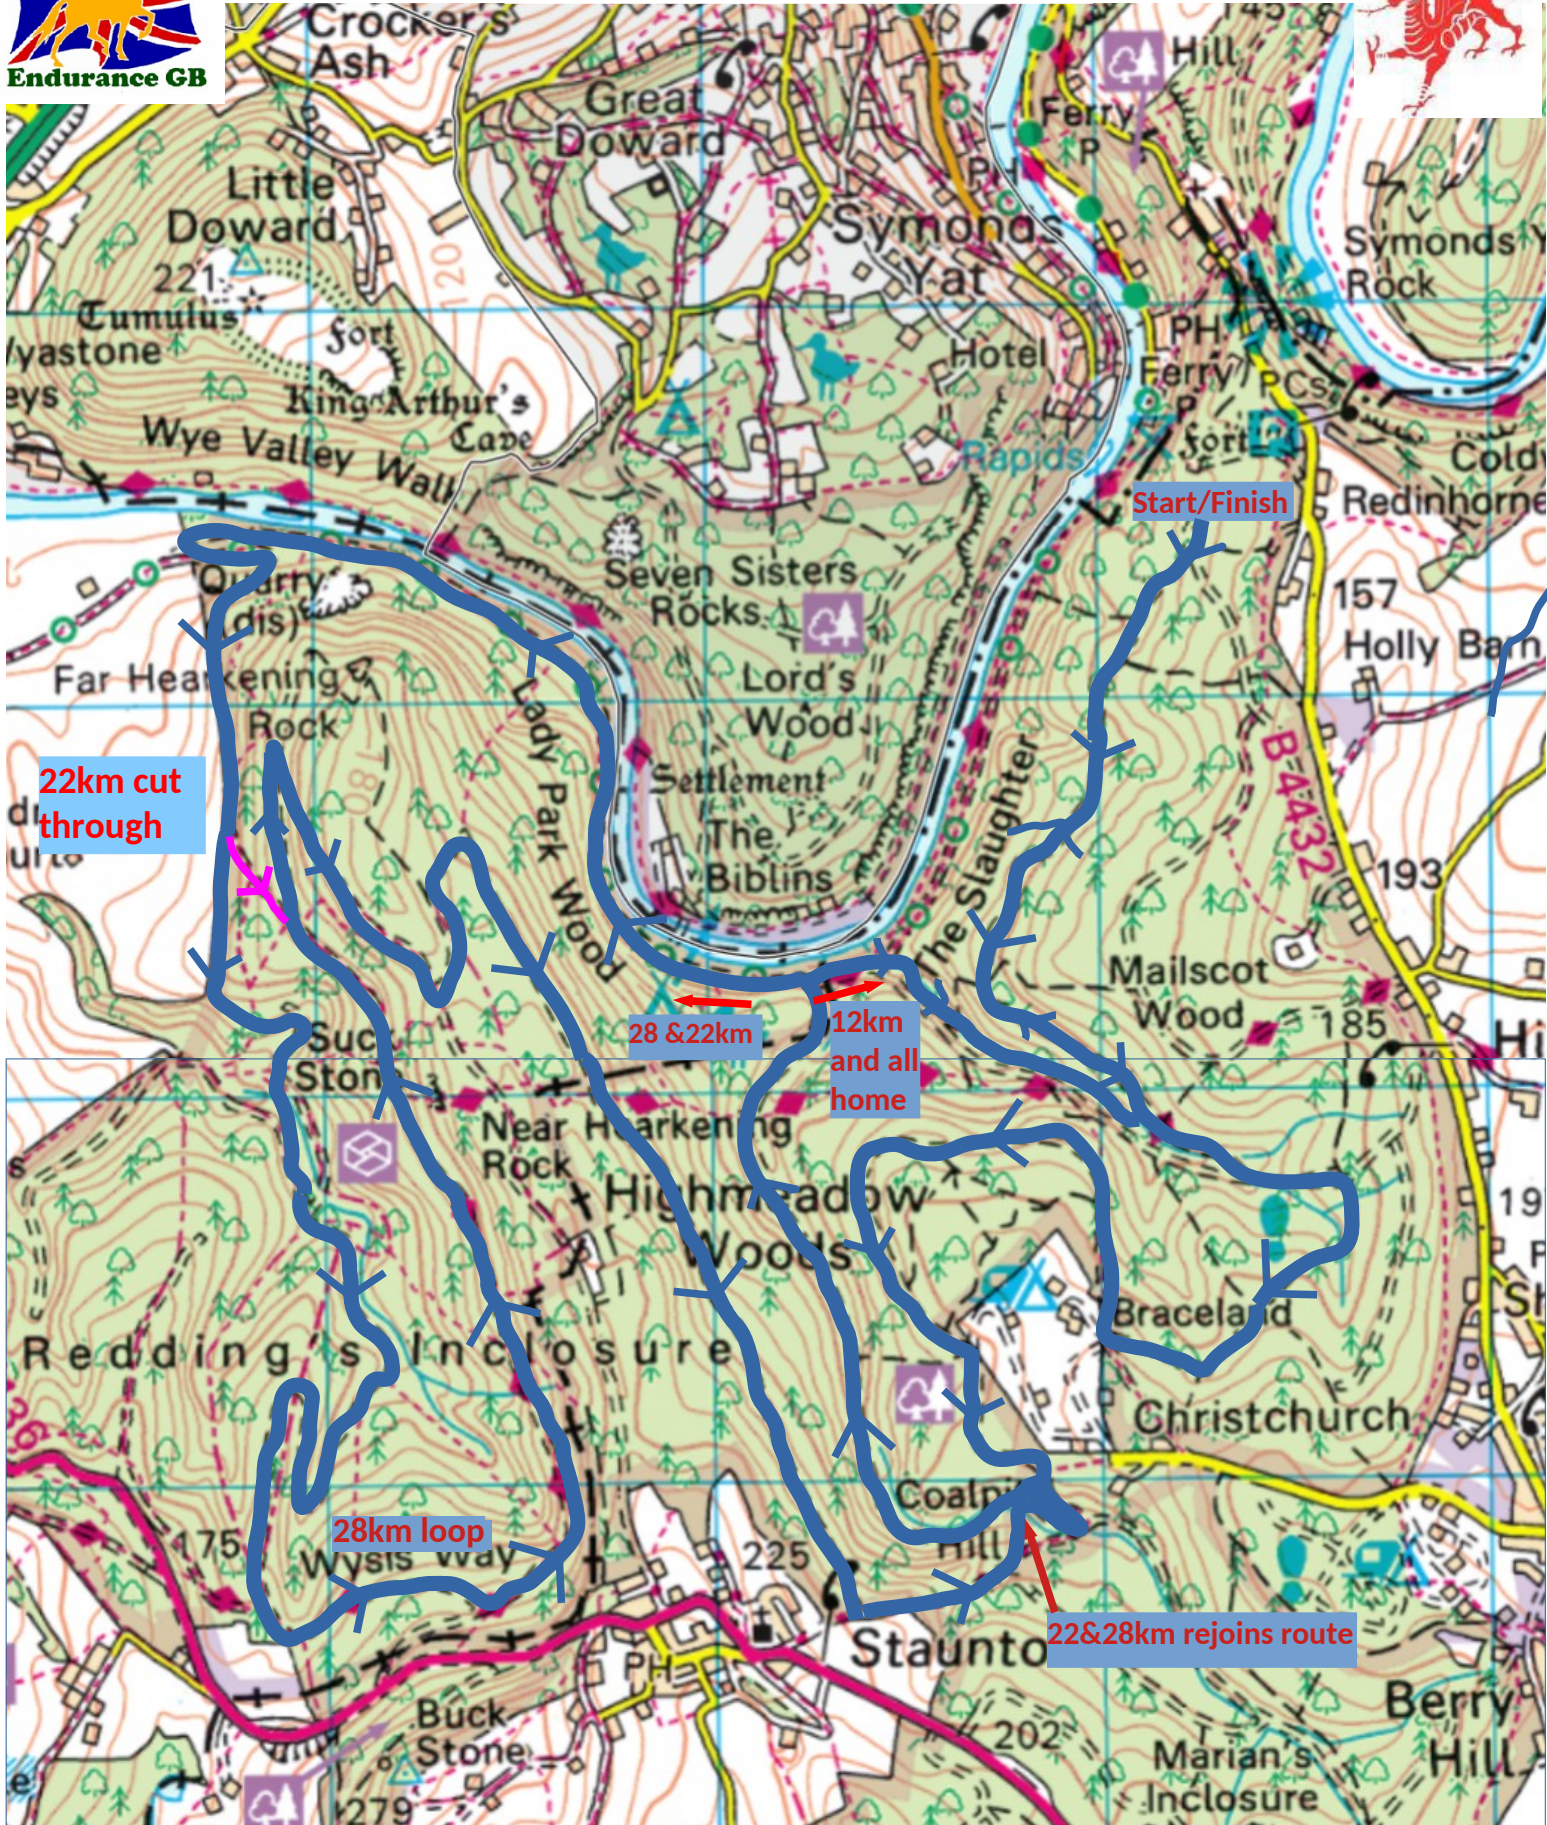

# Christmas Cracker Fun Ride

Emergency contact number 07980 188376