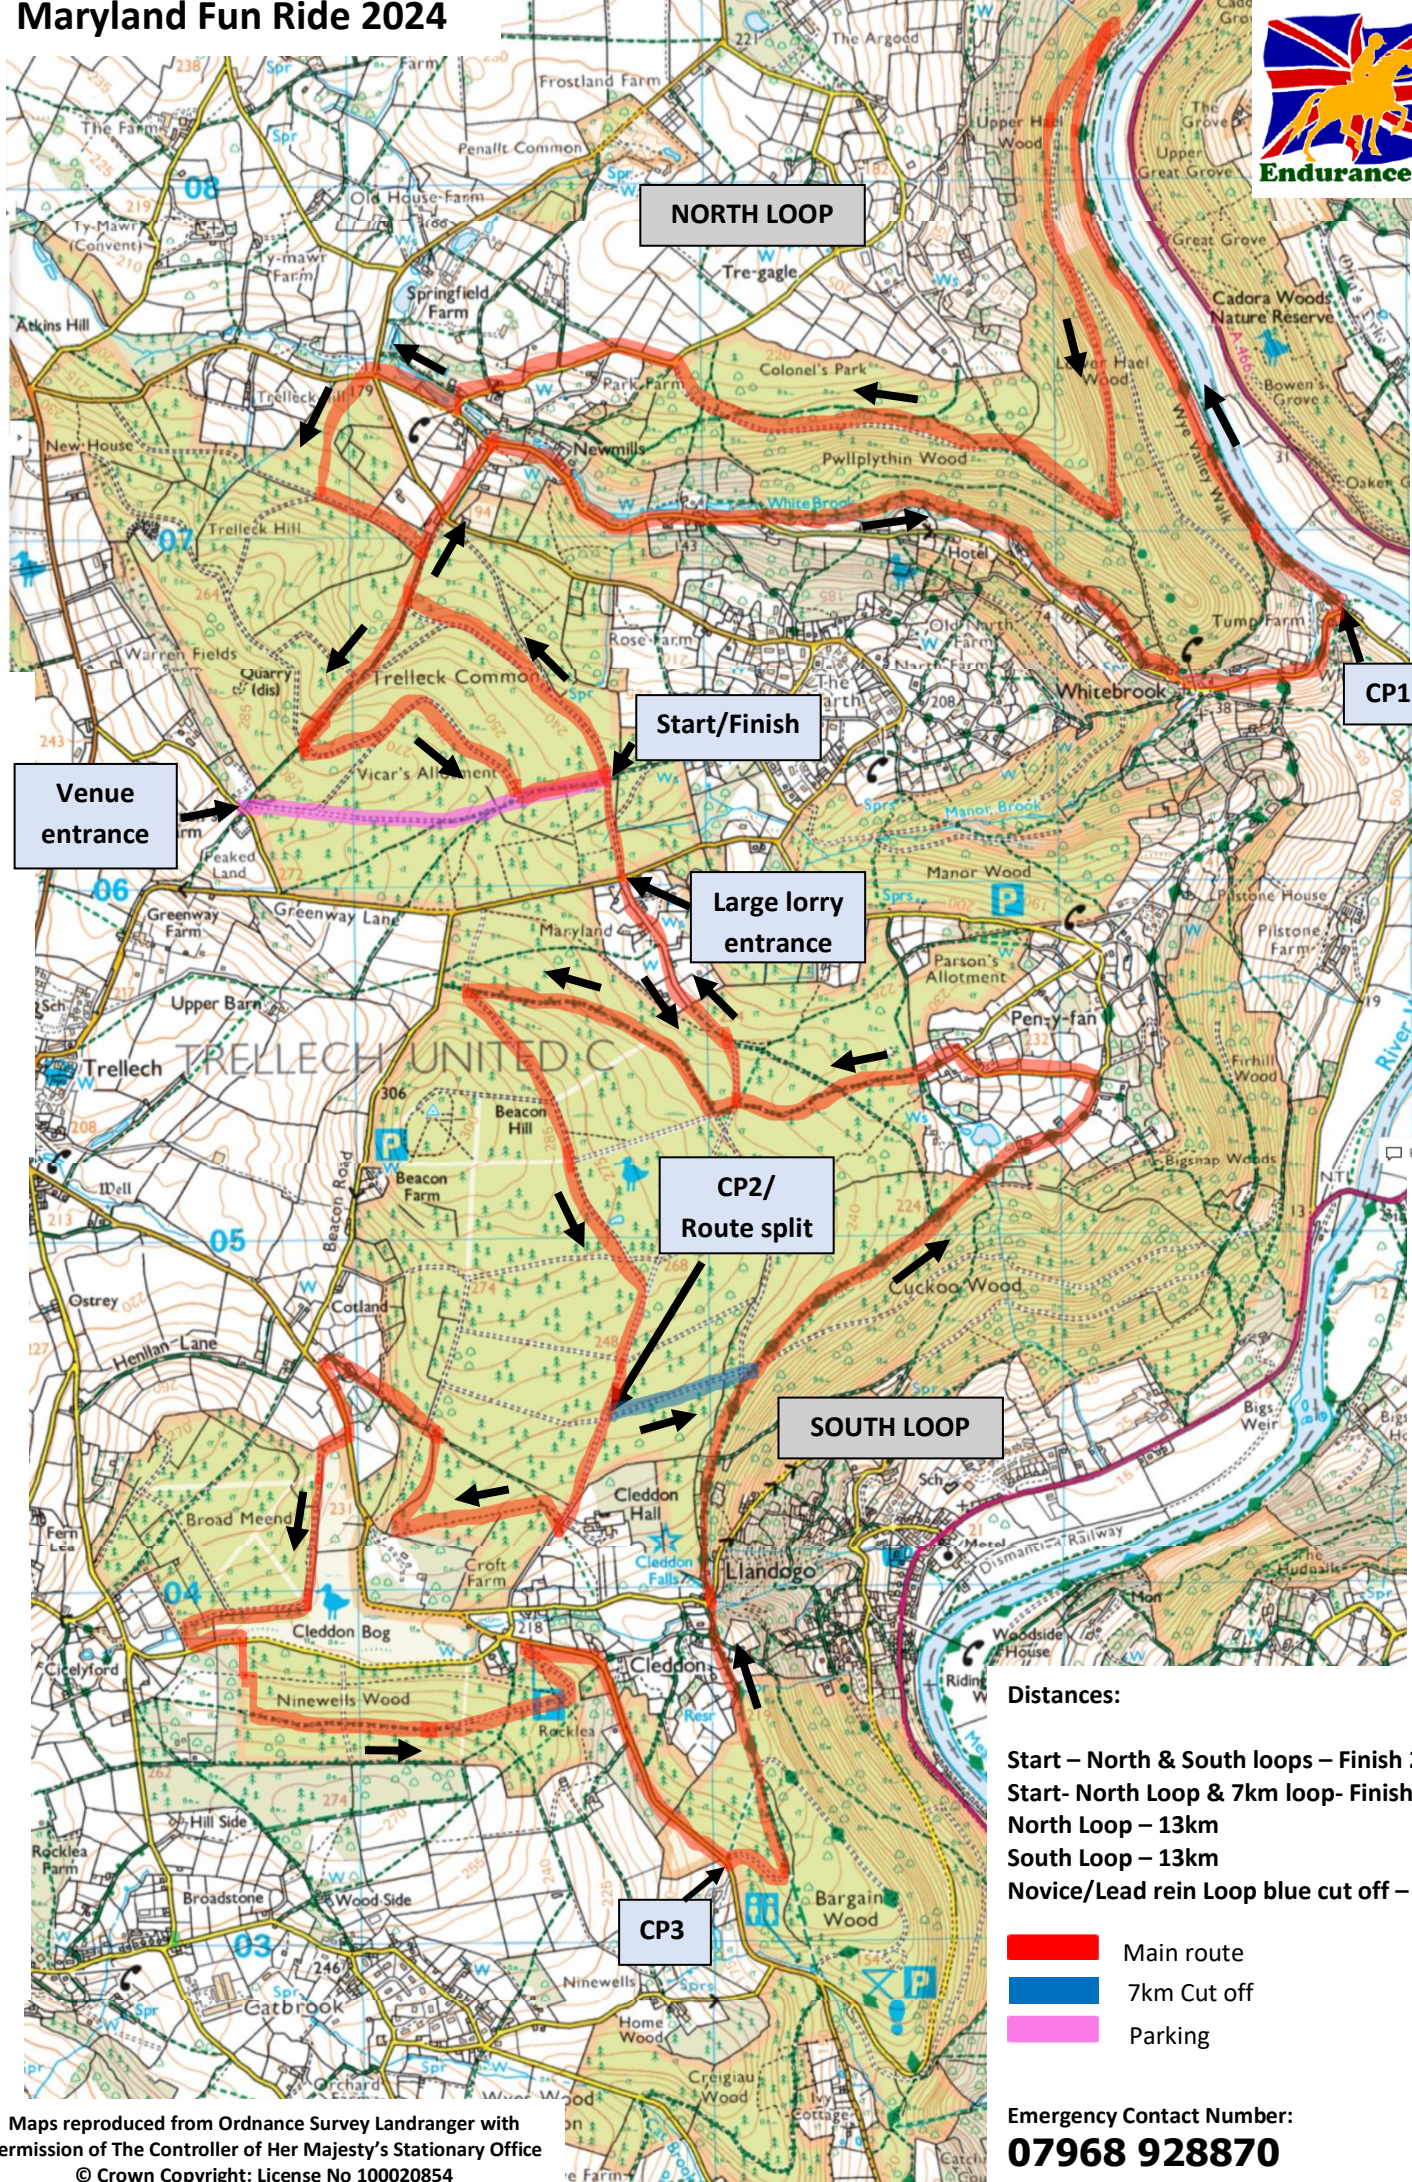

Maryland Fun Ride 2024

Distances:

- Start – North & South loops – Finish 26km
- Start- North Loop & 7km loop- Finish 20km
- North Loop – 13km
- South Loop – 13km
- Novice/Lead rein Loop blue cut off – 7km

- █ Main route
- █ 7km Cut off
- █ Parking

Emergency Contact Number:
07968 928870